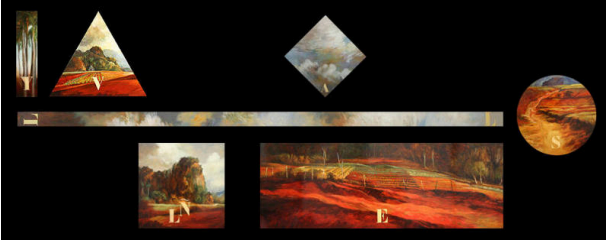

Basic Detail Report

Viñales VI

Date

1999

Primary Maker

Lydia Rubio

Medium

oil on panel