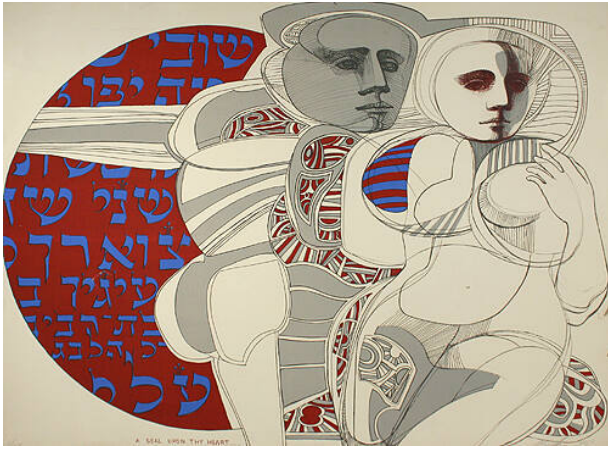

Basic Detail Report

Sheet: 22 1/4 x 30 in. (56.5 x 76.2 cm)

A Seal Upon Thy Heart

Date

1969

Primary Maker

Arnold Belkin

Medium

lithograph

Dimensions