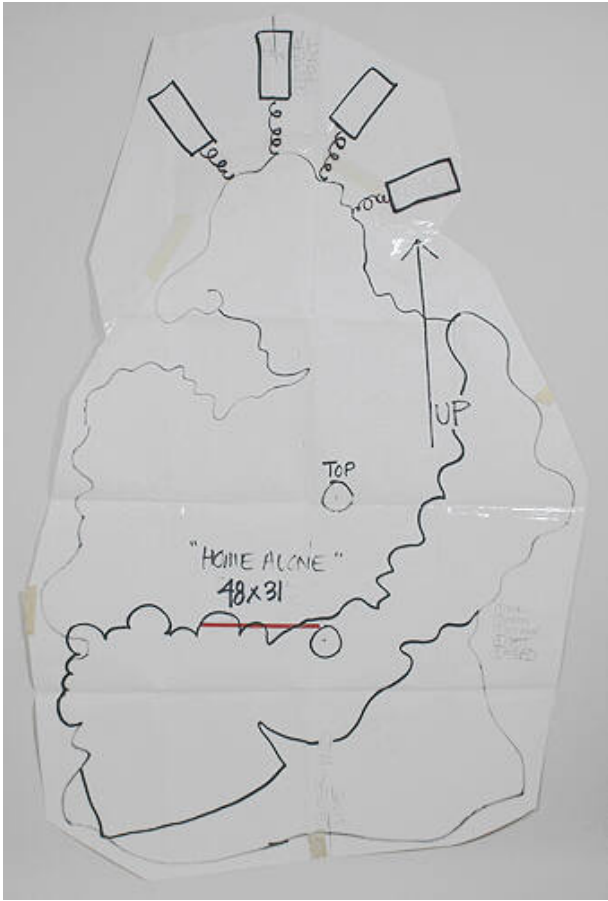

Basic Detail Report

Template for Home Alone

Date

1994-1995

Primary Maker

Ricky Bernstein

Medium

pencil and ink on paper

Dimensions

Sheet: 49 x 30 1/2 in. (124.5 x 77.5 cm)