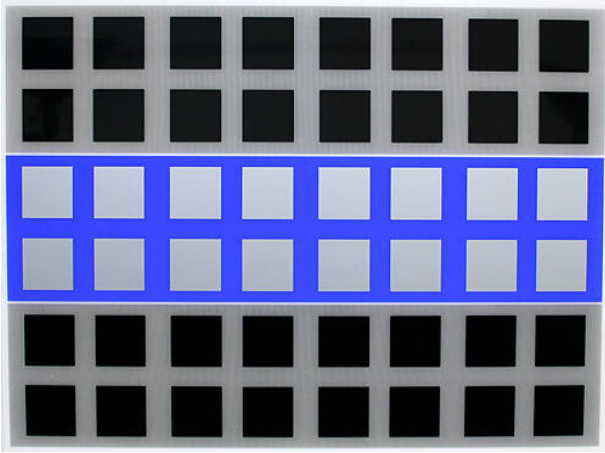

# Basic Detail Report

---

Overall: 19 5/8 x 24 3/8 in. (49.8 x 61.9 cm)

## Jai-Alai

**Date**

1969

**Primary Maker**

Jesús Rafael Soto

**Medium**

screen print on plexiglas

**Dimensions**