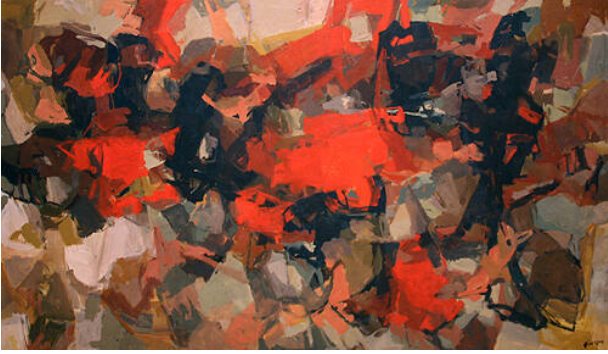

Basic Detail Report

oil on canvas

Dimensions

Sight: 70 x 120 5/8 in. (177.8 x 306.4 cm) Framed: 72 1/4 x 122 7/8 x 3 1/8 in. (183.5 x 312.1 x 7.9 cm)

Festival Theme

Date

ca. 1960

Primary Maker