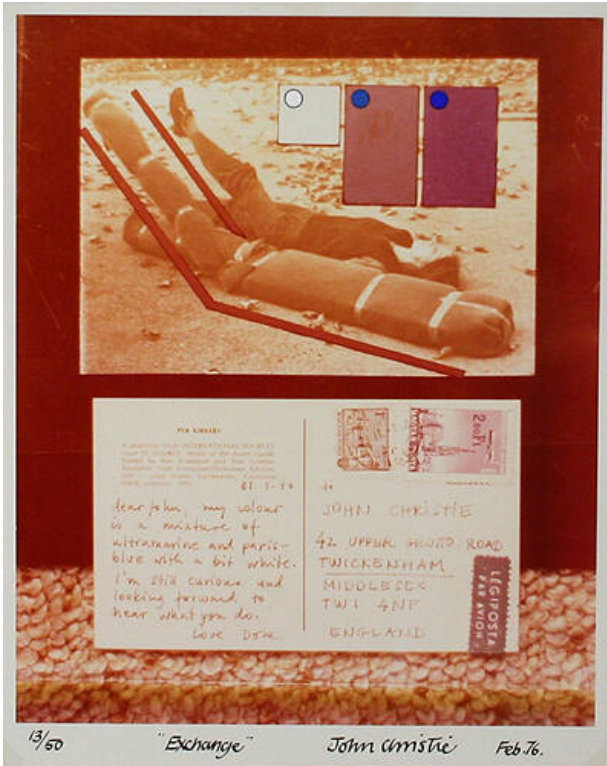

Basic Detail Report

Exchange

Date

1976

Primary Maker

John Christie

Medium

color photograph

Dimensions

Sheet: 8 x 10 in. (20.3 x 25.4 cm)