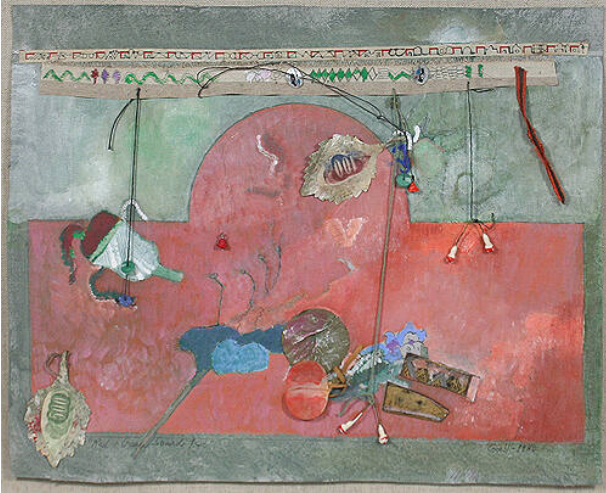

Basic Detail Report

x 1 1/2 in. (45.7 x 52.1 x 3.8 cm)

Red and Green Sounds Fine

Date

1989

Primary Maker

Abby Goell

Medium

mixed media on canvas

Dimensions

Sight: 13 x 16 1/4 in. (33 x 41.3 cm) Framed: 18 x 20 1/2