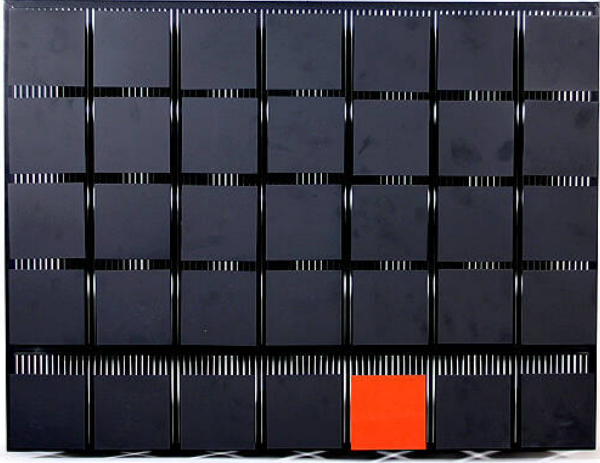

Basic Detail Report

Homenaje al humano (Homage to the Human Being)

Date

1976

Primary Maker

Jesús Rafael Soto

Medium

metal and paint

Dimensions

Overall: 19 3/4 x 26 x 5 in. (50.2 x 66 x 12.7 cm)