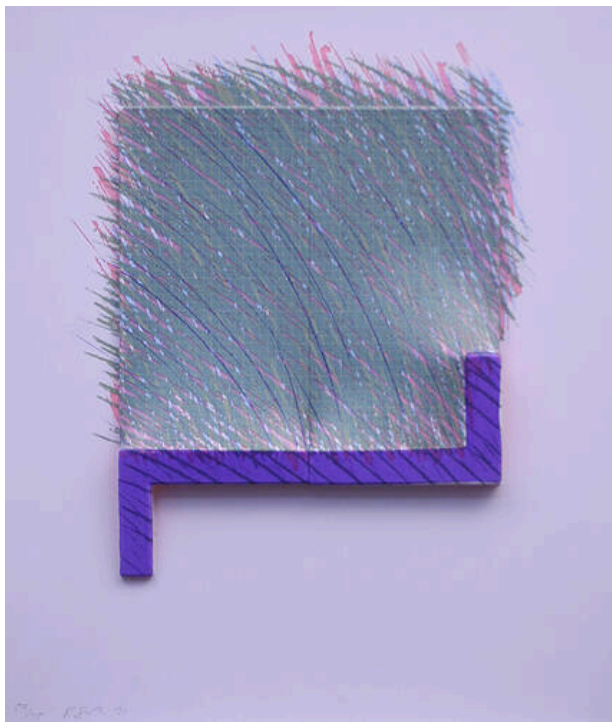

## Mauve

### Medium

vacuum-formed screen print relief mounted on wood

### Dimensions

Overall: 23 5/8 x 19 5/8 x 2 1/8 in. (60 x 49.8 x 5.4 cm)