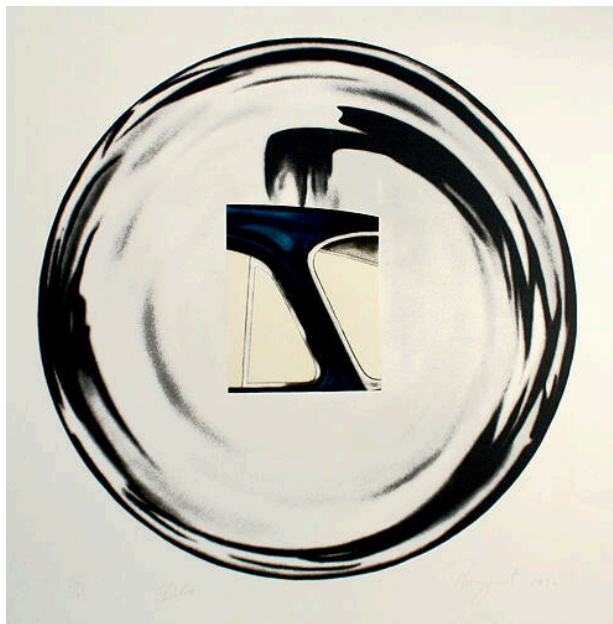

## Tube

**Date**

1972

**Primary Maker**

James Rosenquist

**Medium**

lithograph

**Dimensions**

Sheet: 31 5/8 x 30 1/2 in. (80.3 x 77.5 cm)