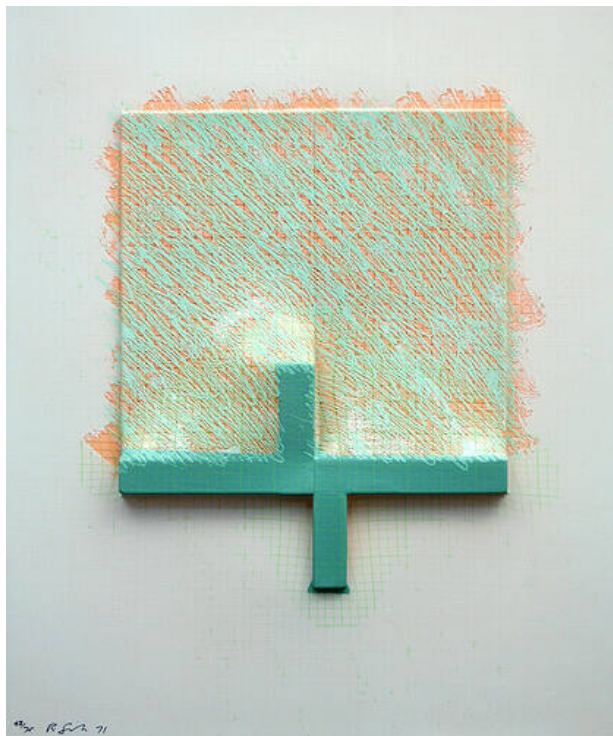

Basic Detail Report

Grey

Date

1971

Primary Maker

Richard Smith

Medium

vacuum-formed screen print relief mounted on wood

Dimensions

Overall: 23 5/8 x 19 5/8 x 2 1/8 in. (60 x 49.8 x 5.4 cm)