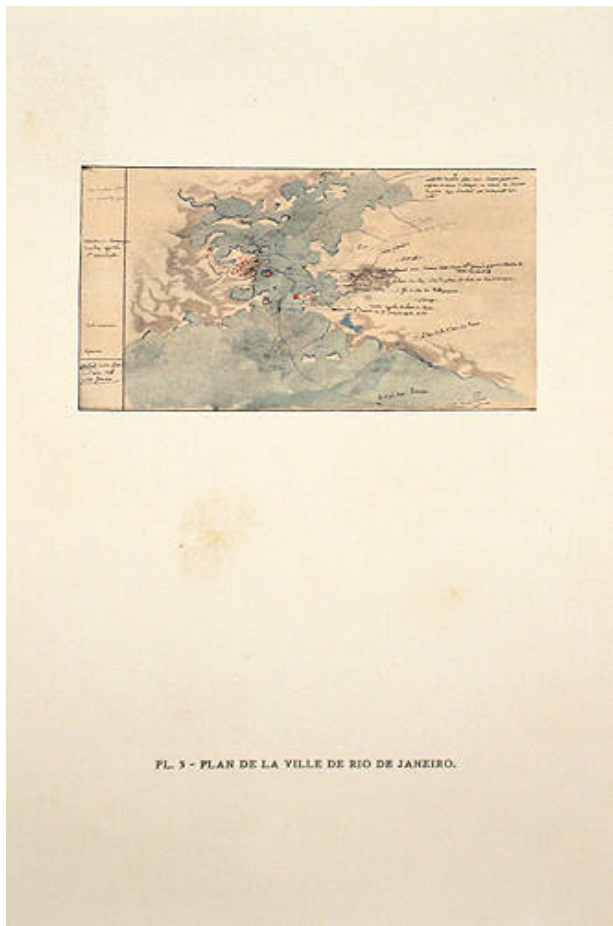

Basic Detail Report

Plan de la Ville de Rio de Janeiro, Plate 3

Date

1954

Primary Maker

Jean-Baptiste Debret

Medium

screen print

Dimensions

Sheet: 22 3/4 x 15 in. (57.8 x 38.1 cm)