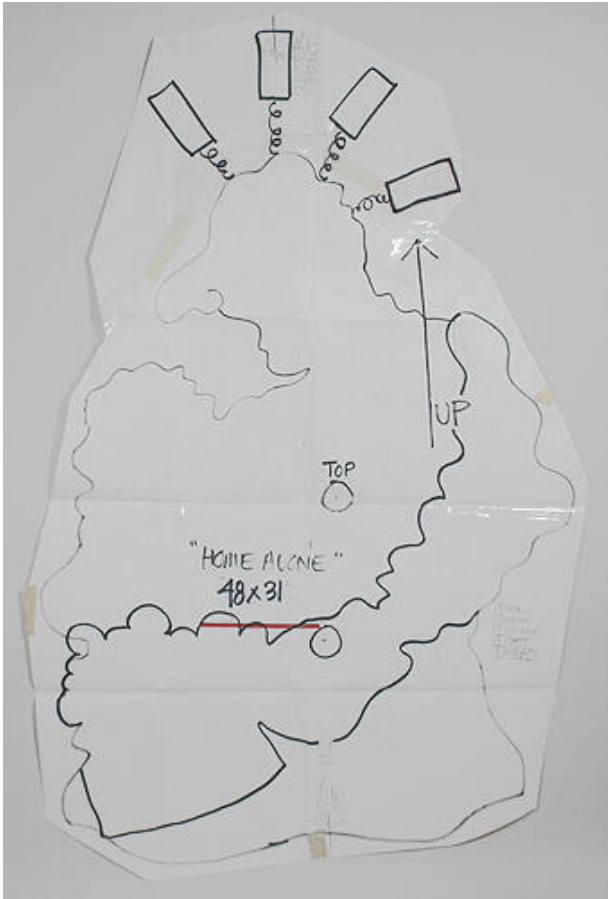

Basic Detail Report

Template for Home Alone

Date

1994-1995

Primary Maker

Ricky Bernstein

Medium

pencil and ink on paper

Dimensions

Sheet: 49 x 30 1/2 in. (124.5 x 77.5 cm)