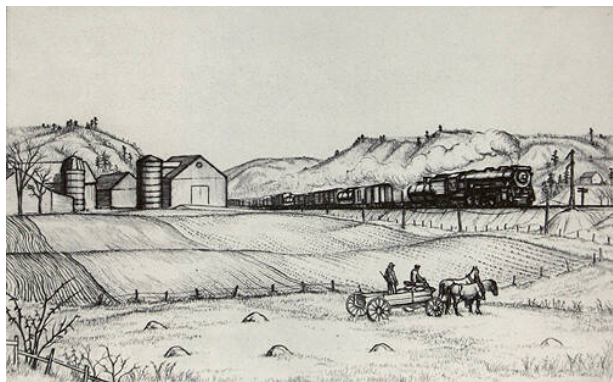

Basic Detail Report

Dimensions

Sight: 6 5/8 x 10 5/8 in. (16.8 x 27 cm)

New England Scene

Date

1932 (reproduced 1939)

Primary Maker

Andrew R. Butler

Medium

reproduction