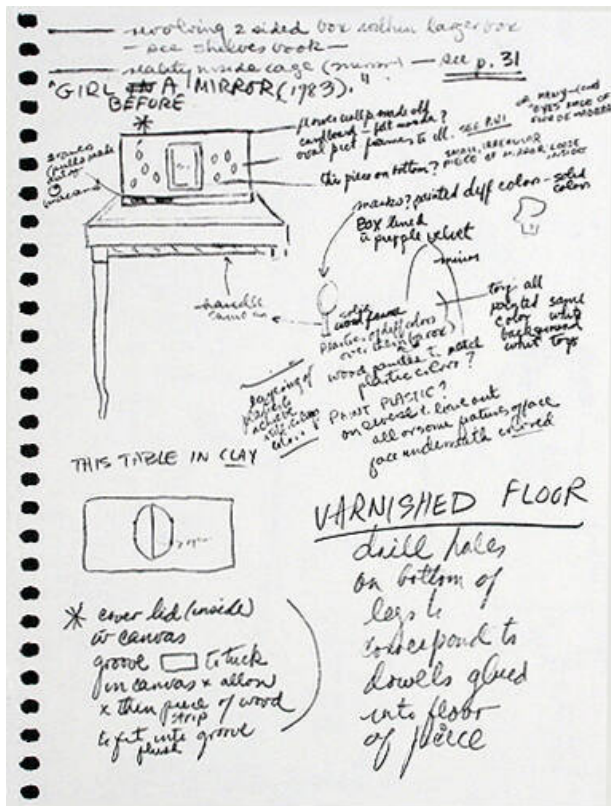

## Girl Before a Mirror

Date

1983

Primary Maker

Maria Brito

Medium

lithograph

Dimensions

Sight: 6 x 7 7/8 in. (15.2 x 20 cm)