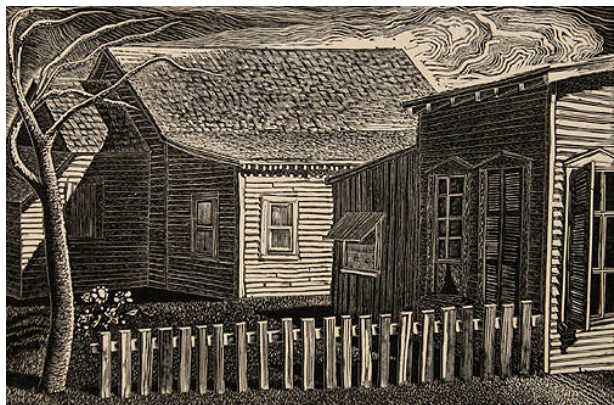

Basic Detail Report

Untitled

Date

1958

Primary Maker

Richard Merrick

Medium

woodcut

Dimensions

Sight: 4 3/8 x 6 1/2 in. (11.1 x 16.5 cm) Sheet: 6 1/8 x 8 1/8 in. (15.6 x 20.6 cm)